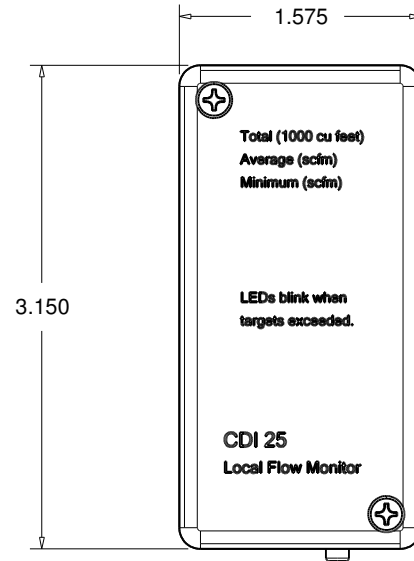

## PROBES

POST - TYPE 304 STAINLESS STEEL  
TIP - GOLD PLATED

NOTE: METER COMES WITH TWO SIZE-SPECIFIC  
BAND CLAMPS TO SECURE ONTO PIPE

METER SIZE	A
05S	1.707
07C	1.707
07S	1.907
10C	1.907
10S	2.107

CDI 25 FLOWMETER  
SHOP DRAWING  
MAY 6, 2020  
CDI METERS, INC.