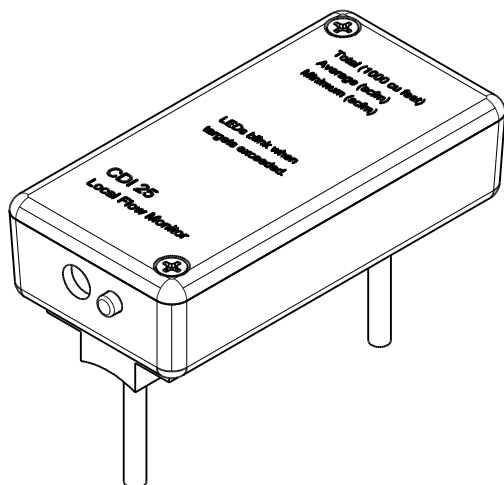

# MATERIALS:

ENCLOSURE - ABS

BASE - ALUMINUM

## PROBES

POST - TYPE 304 STAINLESS STEEL  
TIP - GOLD PLATED

NOTE: METER COMES WITH TWO SIZE-SPECIFIC  
BAND CLAMPS TO SECURE ONTO PIPE

METER SIZE	A
05S	1.707
07C	1.707
07S	1.907
10C	1.907
10S	2.107

CDI 25 FLOWMETER  
SHOP DRAWING  
MAY 6, 2020  
CDI METERS, INC.