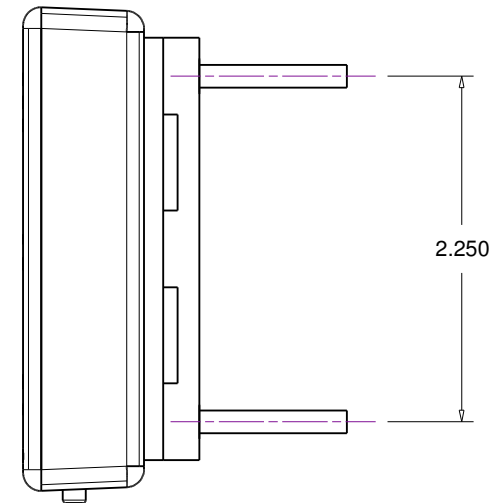

# MATERIALS:

ENCLOSURE - ABS

BASE - ALUMINUM

## PROBES

POST - TYPE 304 STAINLESS STEEL  
TIP - GOLD PLATED

NOTE: METER COMES WITH TWO SIZE-SPECIFIC  
BAND CLAMPS TO SECURE ONTO PIPE

METER SIZE	A
05S	1.707
07C	1.707
07S	1.907
10C	1.907
10S	2.107

CDI 25 FLOWMETER  
SHOP DRAWING  
MAY 6, 2020  
CDI METERS, INC.